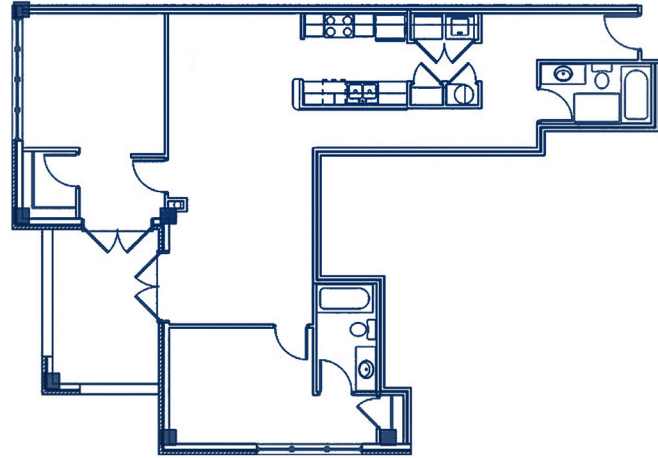

707 NORTH APARTMENTS

THE WOODRUFF

1 BEDROOM
1235 SQ. FT.
CALL FOR PRICING

707NORTHAPARTMENTS.COM

707 E. NORTH STREET
INDIANAPOLIS, IN 46202

GIVE US A RING
317.423.9200

INFO ONLINE 24/7
707NORTHAPARTMENTS.COM