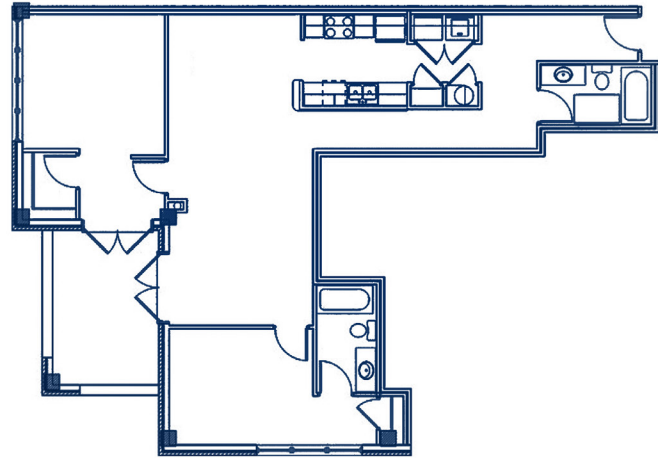

707 NORTH APARTMENTS

THE WOODRUFF

1 BEDROOM
1235 SQ. FT.
CALL FOR PRICING

707NORTHAPARTMENTS.COM

707 E. NORTH STREET
INDIANAPOLIS, IN 46202

GIVE US A RING
866.847.1069

INFO ONLINE 24/7
707NORTHAPARTMENTS.COM